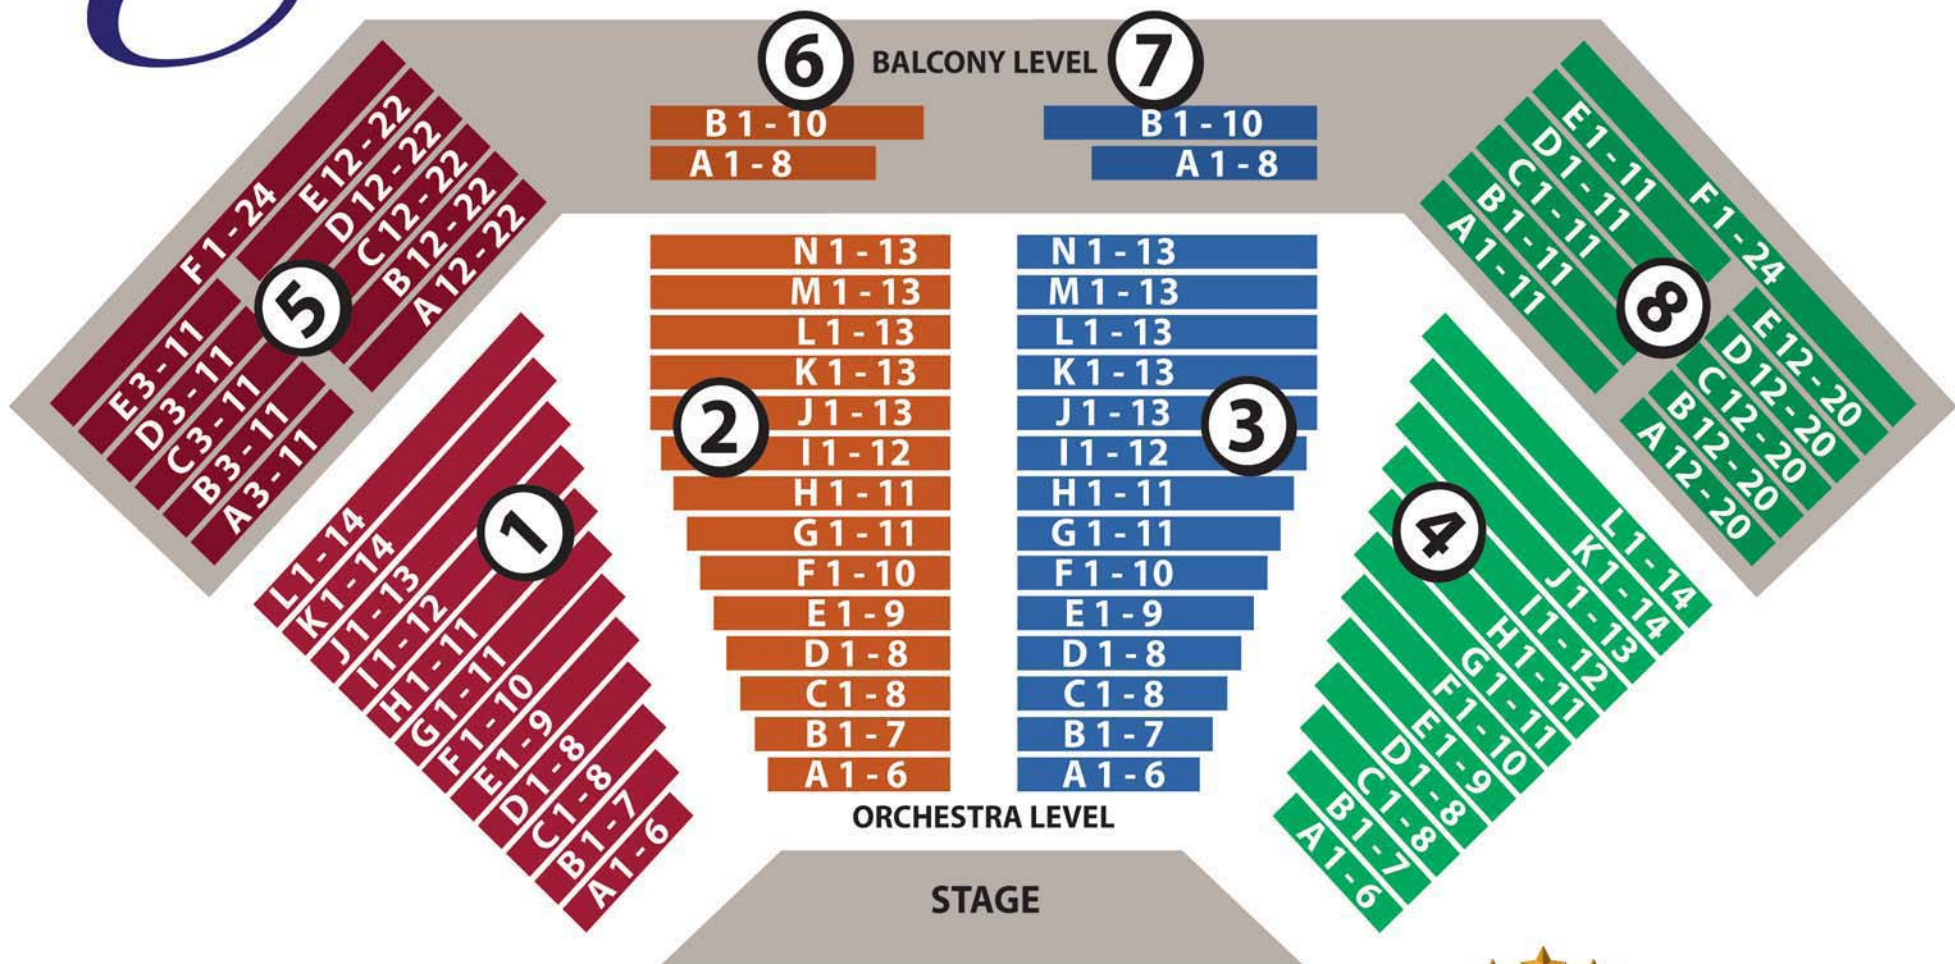

IT'S HAPPENING AT THE
Emerson Center

 Wheelchair accessible seating available:
 Section 1 Seats A1 and L14
 Section 4, Seats A6 and L1

**thecelebrated
 speakersseries**
 AT THE EMERSON CENTER